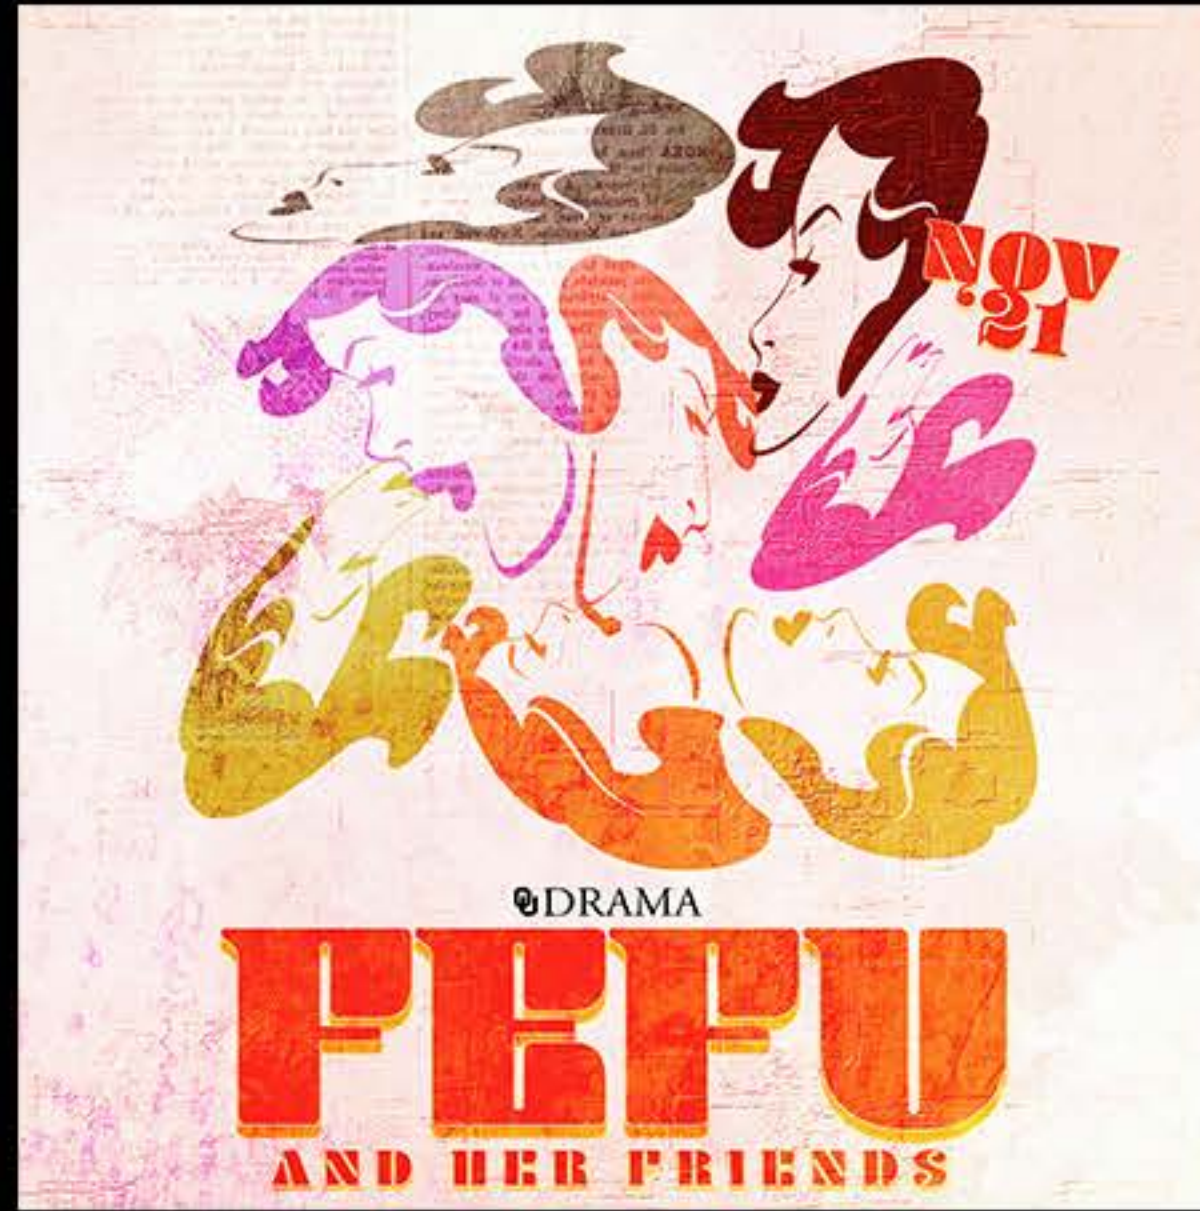

(Accessed through Adobe)

PROMOTIONAL SHOOT

*Drew
Latter*
DESIGN

PEFU
AND HER FRIENDS

Off Site Promo Shoot

MOORE-LINDSAY HISTORICAL HOUSE MUSEUM

Norman, Ok

INSTAGRAM STORIES